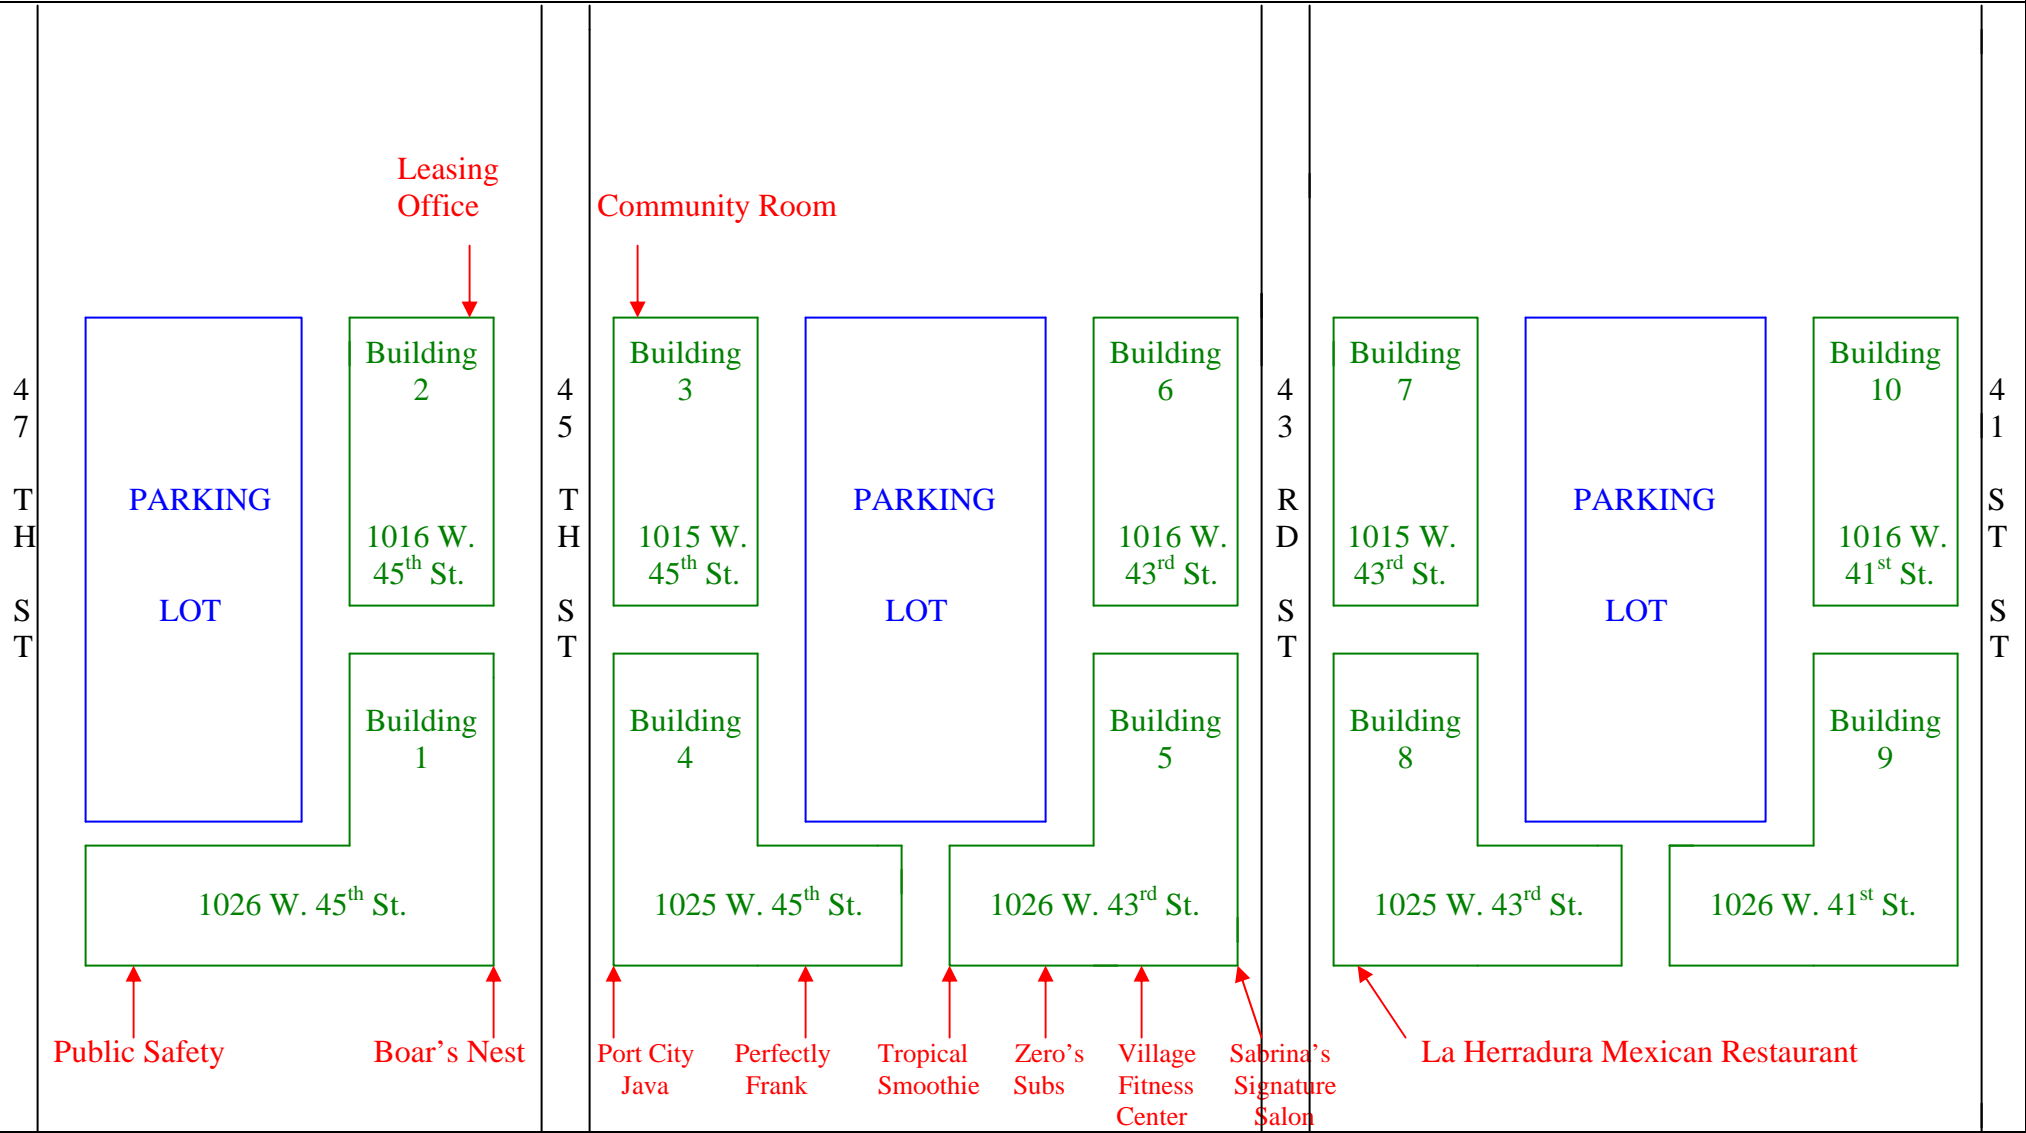

KILLAM AVENUE

MONARCH WAY

- | | | | |
|-------------|--------------------|--------------|----------------------|
| Building 1- | Chesapeake House | Building 6- | Portsmouth House |
| Building 2- | Hampton House | Building 7- | Smithfield House |
| Building 3- | Newport News House | Building 8- | Suffolk House |
| Building 4- | Norfolk House | Building 9- | Virginia Beach House |
| Building 5- | Poquoson House | Building 10- | Williamsburg House |