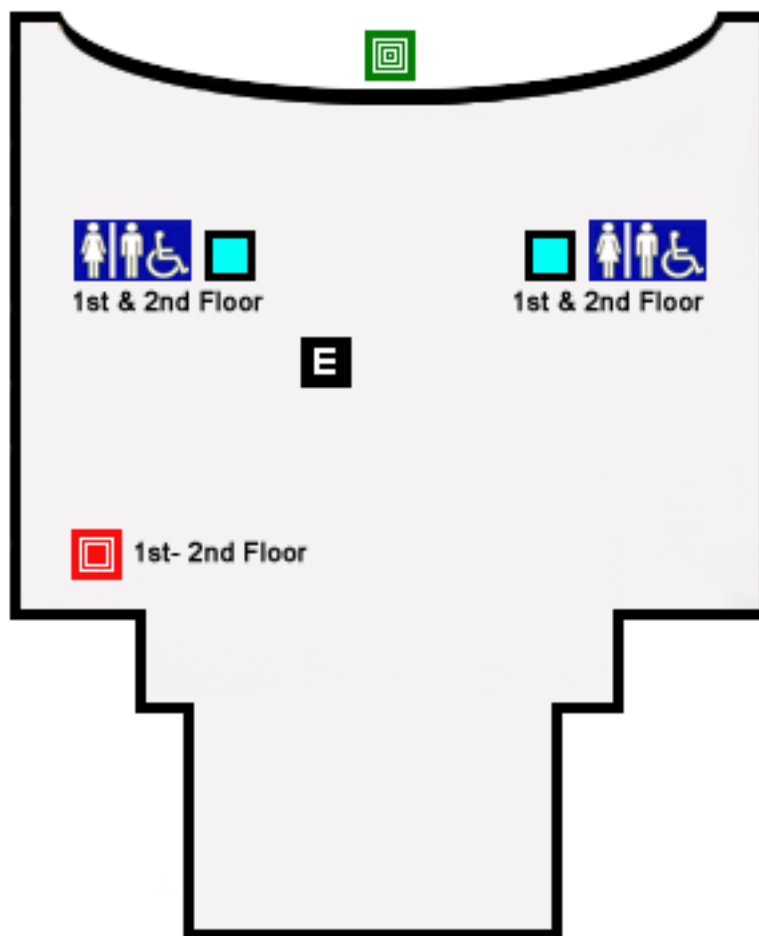

# Gornto TELETECHNET Center

Faculty Parking

Perry Library

Hampton Blvd.

43rd St.

	Accessibility Ramp		Elevator
	Area of Rescue Assistance		Restrooms
	Automatic Door		Accessible Water Fountain